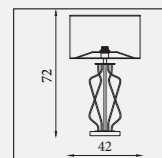

65420CP
EU65420CP

Devon- Table Lamp
Champagne Punched Glass with Ivory Shade