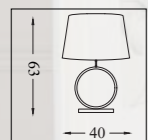

ELEGANT

Clean Circular Lines with a Mix of Shades

93101NA
EU93101NA

Elegant- Table Lamp
Black Metal with Natural Shade