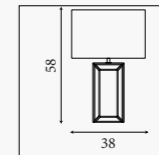

1610BK
EU1610BK
Mirror- Table Lamp
Smoked Mirrored Glass & Black Faux Silk Shade