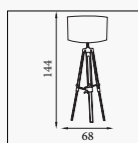

NEW

10430BK

Plume- Rechargeable Led Floor Lamp
Black Metal

LED CLASS 3 WATT 5 449 LUMENS 3000 Kelvin 5

6006BR
EU6006BR 
Easel- Floor Lamp
 Light Wood & Cream Linen Shade

9606CC
EU9606CC 
Study- Floor Lamp
 Chrome Metal