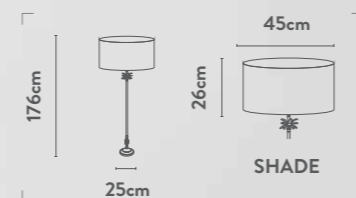

Shade Reference

Taupe:	41203TA
Teal:	41203TE
Pink:	41203PI
Grey:	41203GY
Dark Grey:	41204DGY

**(A) 83252TA
EU83252TA**

1Lt Floor Lamp
Satin Silver Metal & Taupe Velvet
Shade with Silver Inner

**(B) 83252PI
EU83252PI**

1Lt Floor Lamp
Satin Silver Metal & Pink Velvet
Shade with Silver Inner

**(C) 83252GY
EU83252GY**

1Lt Floor Lamp
Satin Silver Metal & Grey Velvet
Shade with Silver Inner

**(D) 83252DGY
EU83252DGY**

1Lt Floor Lamp
Satin Silver Metal & Dark Grey
Velvet Shade with Silver Inner

**(E) 83252TE
EU83252TE**

1Lt Floor Lamp
Satin Silver Metal & Teal Velvet
Shade with Silver Inner

Class:	2 (Double Insulated)
Lamp Holder:	E27
Wattage:	60W
Switched:	Inline on/off