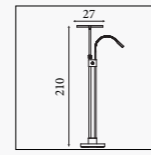

1024SNCC
EU1024SNCC
Gio- Floor Lamp
Satin Nickel & Chrome Metal

LED	CLASS 3	WATT 28	
4652 LUMENS	3000 Kelvin