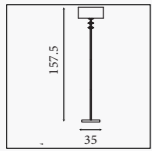

7650CC
EU7650CC
Ontario- Floor Lamp
Chrome Metal & Black Fabric Shade