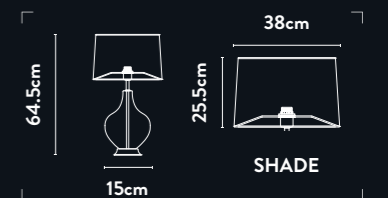

A 64560WH
EU64560WH

1Lt Table Lamp
Confetti Glass & White Linen
Shade

1Lt Table Lamp
Confetti Glass & White Linen
Shade

Class: 2 (Double Insulated)
Lamp Holder: E27
Wattage: 60W
Switched: Inline on/off