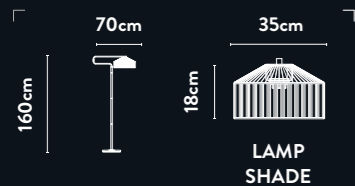

23213BK
EU23213BK

1Lt Floor Lamp
Black Metal & Natural Jute Effect

Class: 2 (Double Insulated)
Lamp Holder: E27 GLS
Wattage: 60W
Switched: Inline on/off

**A fusion of natural
and industrial elements;
an eye-catching
juxtaposition of styles
with the addition
of fluid movement**

I&B

23211BK
EU23211BK

1Lt Table Lamp
Black Metal & Natural Jute Effect

Class: 2 (Double Insulated)
Lamp Holder: E27 GLS
Wattage: 60W
Switched: Inline on/off

74511SB
EU74511SB

2Lt Floor Lamp
Satin Brass & White Linen Shade

Class: 2 (Double Insulated)
Lamp Holder: E27
Wattage: 2 x 60W
Switched: Inline on/off

I&B