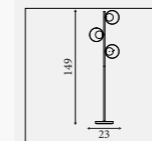

8143BGO
EU8143BGO

Orbital- Floor Lamp
Black Metal, Gold Leaf & Opal Glass