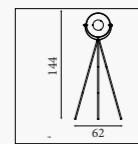

8022BK
EU8022BK
Blink- Tripod Floor Lamp
Matt Black Metal & Gold