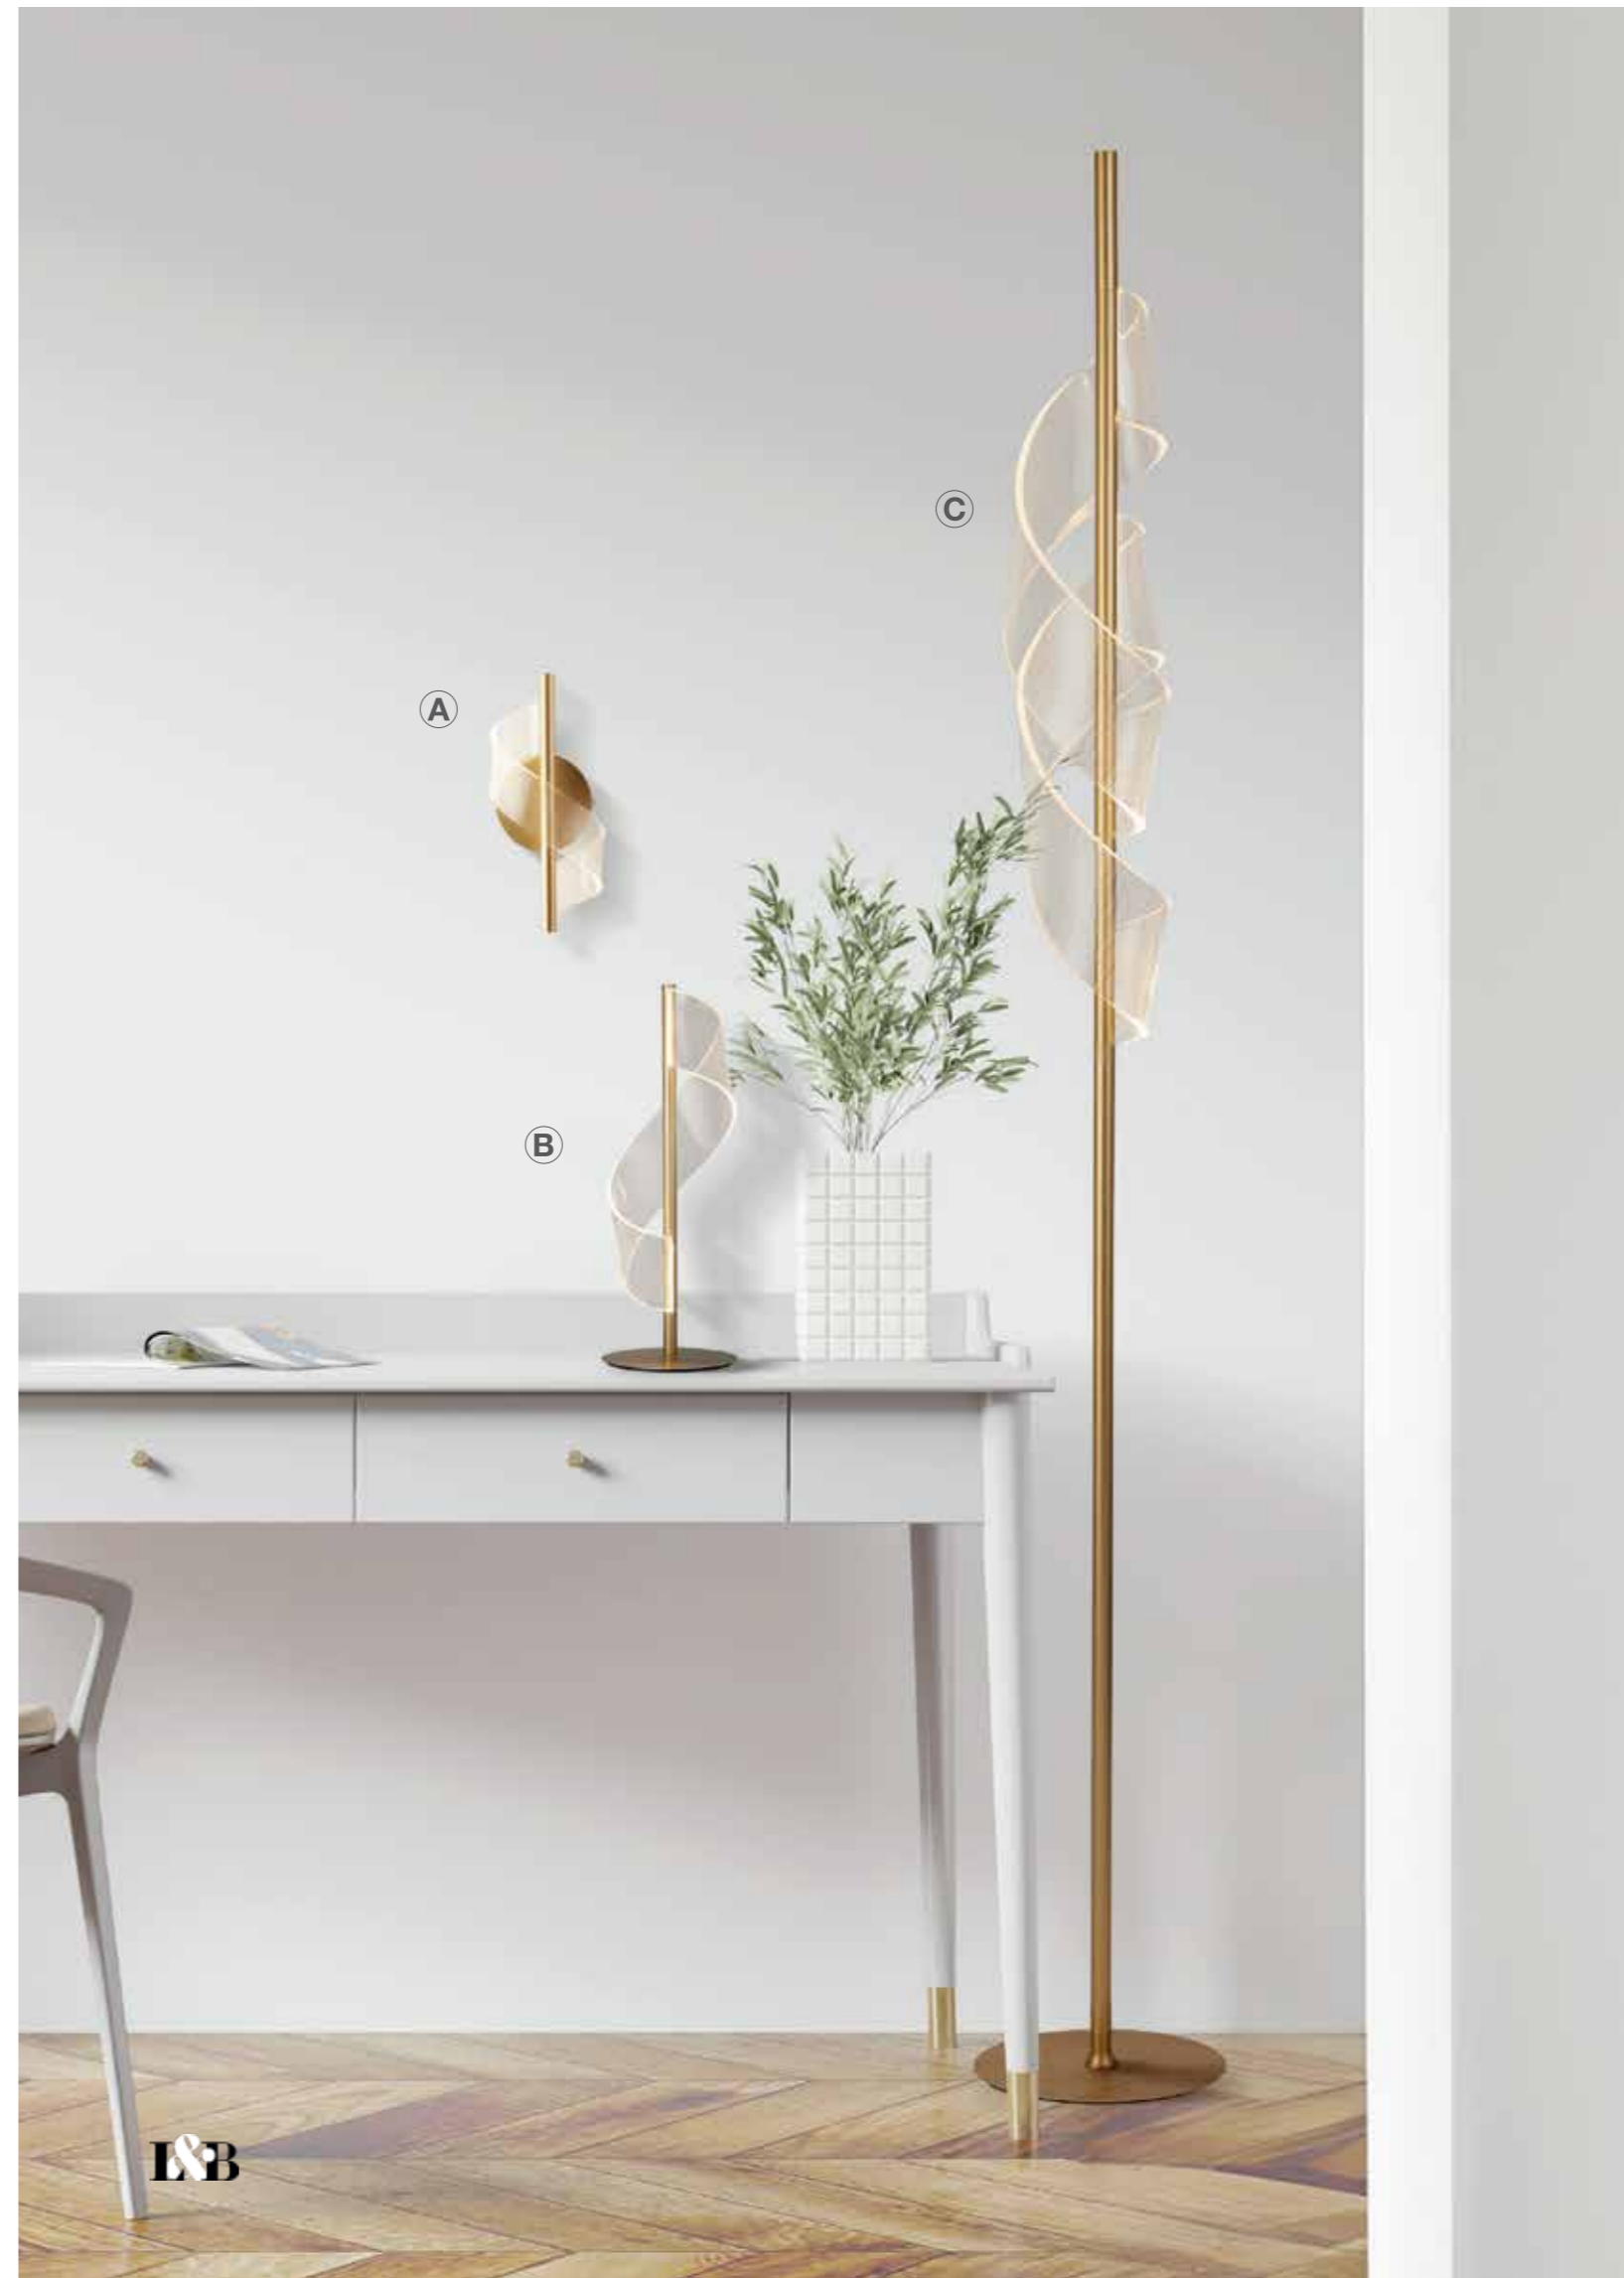

67305GO
EU67305GO

B LED Table Lamp
Gold Metal & Clear Acrylic

Class: 3 (Low Voltage)
Lamp Holder: Integrated LED
Wattage: 7W
Lumens: 798lm
Kelvin: 3000K
Dimmable: Yes

67306GO
EU67306GO

C LED Floor Lamp
Gold Metal & Clear Acrylic

Class: 3 (Low Voltage)
Lamp Holder: Integrated LED
Wattage: 16W
Lumens: 1955lm
Kelvin: 3000K
Dimmable: Yes