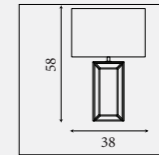

1610
EU1610
Mirror- Table Lamp
Mirrored Glass & White Faux Silk Shade