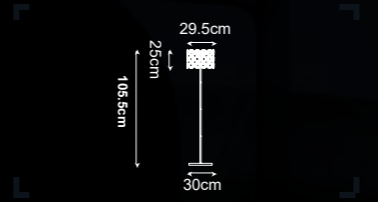

Class: 2 (Double Insulated)
Lamp Holder: E14
Wattage: 2 x 40W

10741-3CC
EU10741-3CC

3Lt Floor Lamp
Chrome Metal & Clear Glass Discs

Class: 2 (Double Insulated)
Lamp Holder: E14
Wattage: 3 x 40W

**A beautiful fusion
of satin brass
and amber dimpled
glass, this collection
embraces free
flowing motion**