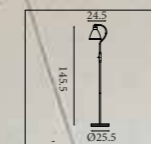

Adjustable- Floor Lamp
Antique Brass

E27	CLASS 2	WATT 60