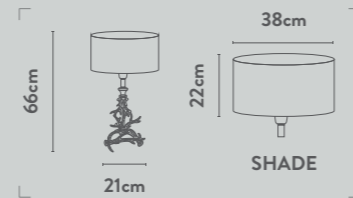

B 81219AZ
EU81219AZ

1Lt Table Lamp
Antique Brass Metal & Navy Velvet
Shade with Gold Inner

Class: 2 (Double Insulated)
Lamp Holder: E27
Wattage: 60W
Switched: Inline on/off

Shade Reference

Taupe: 41202TA
 Pink: 41202PI
 Grey: 41202GY
 Teal: 41202TE