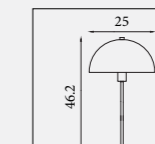

60231WH
EU60231WH
Mushroom- Table Lamp
White Metal