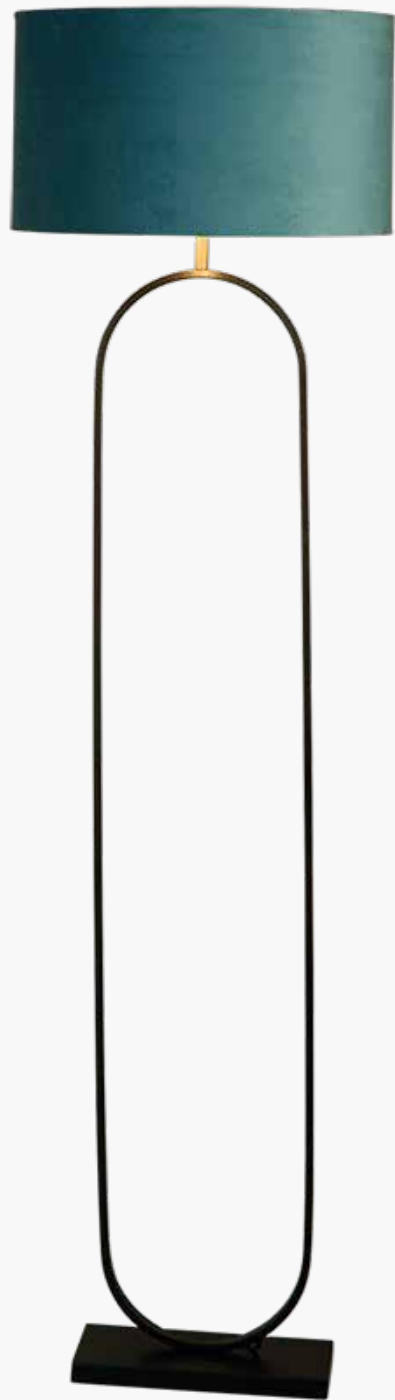

95101TE
EU95101TE
Modish- Floor Lamp
Black Metal with Teal Shade