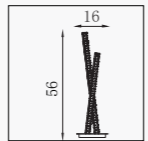

Clover- LED Table Lamp
Chrome Metal & Clear Crystal