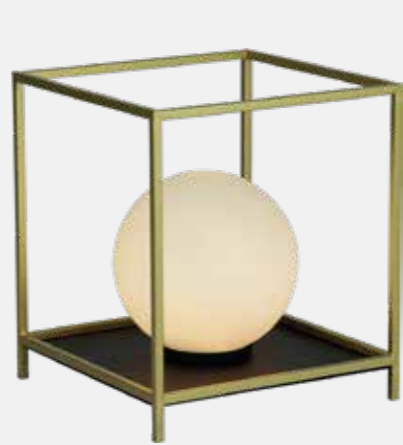

46092WH
Amy- Table Lamp
 Antique Brass, Black Metal & Linen Shade

NEW

NEW

60392CC
EU60392CC
Hattie- Table Lamp
 Chrome Metal & White Feather Shade

78410
EU78410
Rope- Table Lamp
 Rope with Oatmeal Fabric Shade