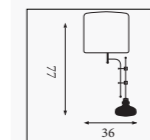

12082-1BK
EU12082-1BK ⚡

Munich- Table Lamp
Matt Black Metal & Natural Linen Shade