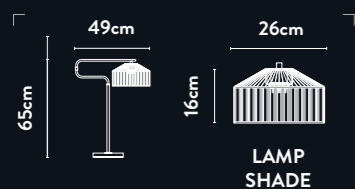

23211BK
EU23211BK

1Lt Table Lamp
Black Metal & Natural Jute Effect

Class: 2 (Double Insulated)
Lamp Holder: E27 GLS
Wattage: 60W
Switched: Inline on/off