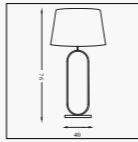

SLEEK

Elliptical Bases with a Selection of Oval Shades

92102GY
EU92102GY

NEW

Sleek- Table Lamp
Bronze Metal with Grey Shade

92101BK
EU92101BK

Sleek- Table Lamp
Black Metal with Black Shade

92102BK
EU92102BK

Sleek- Table Lamp
Bronze Metal with Black Shade

92101GY
EU92101GY

Sleek- Table Lamp
Black Metal with Grey Shade

NEW

94101AZ
EU94101AZ

Modish- Table Lamp
Black Metal with Navy Velvet Shade

Modish- Table Lamp
Black Metal with Shade

A | White	94101WH	B | Burnt Orange	94101OR
C | Emerald	94101EM	D | Natural	94101NA

NEW

94102OR
EU94102OR

Modish- Table Lamp
Bronze Metal with Burnt Orange Velvet Shade

Modish- Table Lamp
Bronze Metal with Shade

A | White	94102WH	B | Emerald	94102EM
C | Navy	94102AZ	D | Natural	94102NA