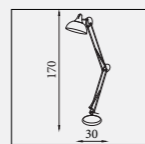

E14 CLASS 2 WATT 5x60

GOLIATH

Giant Floor Standard

8082CR
EU8082CR ⚡

Goliath- Task Lamp
Chrome & Cream Metal

E27 CLASS 2 WATT 60

8082GY
EU8082GY ⚡

Goliath- Task Lamp
Chrome & Grey Metal