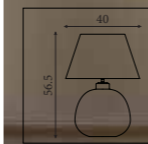

81212BK
EU81212BK

Palm- Table Lamp
Satin Brass Metal & Black Velvet Shade with Gold Inner
Shade: 31040BK
Base: 81210SB