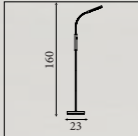

LED CLASS 3 WATT 5 449 LUMENS 3000 Kelvin 5