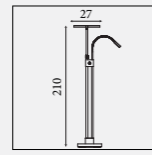

1024MBSB
EU1024MBSB
Gio- Floor Lamp
Black & Satin Brass Metal

LED	CLASS 3	WATT 28	
4652 LUMENS	3000 Kelvin