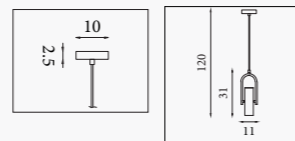

C 1891-1BK

Telescope- Pendant
Matt Black Metal