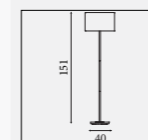

41432SS
EU41432SS ⚡

Jazz- Floor Lamp
Matt Black, Satin Silver Metal & White Velvet Shade

6550CC-1
EU6550CC-1 ⚡

Carter- Table Lamp
Chrome Base & Ivory Shade

7550CC
EU7550CC ⚡

Carter- Floor Lamp
Chrome Metal & Ivory Shade