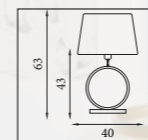

93101WH
EU93101WH 

Elegant- Table Lamp
Black Metal with White Shade

NEW

93102NA
EU93102NA 

Elegant- Table Lamp
Bronze Metal with Natural Shade

93102WH
EU93102WH 

Elegant- Table Lamp
Bronze Metal with White Shade