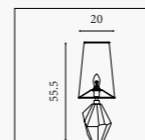

88250BK
EU88250BK