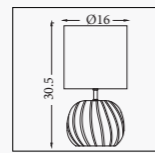

E14 CLASS 2 WATT 60

9711CU
EU9711CU

Fizz- Table Lamp
 Copper Glass & Black Faux Silk Shade

E27 CLASS 2 WATT 60

NEW

99410YL
EU99410YL
Celine- Table Lamp
 Yellow Striped Glass & White Fabric Shade with Trim

85474YL
EU85474YL
Fete- Table Lamp
 Yellow Glass with Linen Shade