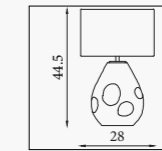

44651GR
EU44651GR

Zenith- Table Lamp
Recycled Green Glass with Natural Linen Shade