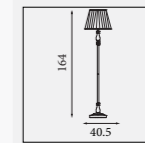

E27 CLASS 2 WATT 60

Flemish- Floor Lamp
Antique Brass Metal & Mink Pleated Shade