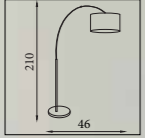

A
1013CC
EU1013CC

Giant- Floor Lamp
Chrome Metal & Black Fabric
Shade with Silver Inner