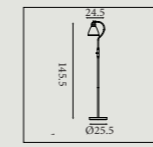

E27	CLASS 2	WATT 60