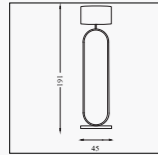

95101TE
EU95101TE
Modish- Floor Lamp
Black Metal with Teal Shade