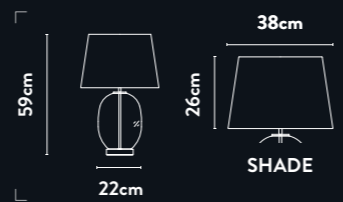

A **9761AZ**
EU9761AZ
1Lt Table Lamp
Teal Glass & White Fabric Shade