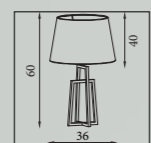

York- Table Lamp
Chrome Metal & Black Tapered Shade

62801CC
EU62801CC

Madrid- Table Lamp
Chrome Metal & Black Fabric Shade