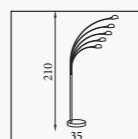

E14 CLASS 2 WATT 5x60

GOLIATH

Giant Floor Standard

8082CR
EU8082CR ⚡

Goliath- Task Lamp
Chrome & Cream Metal

E27 CLASS 2 WATT 60

8082GY
EU8082GY ⚡

Goliath- Task Lamp
Chrome & Grey Metal