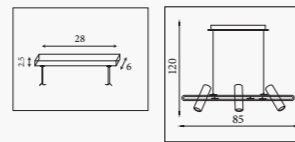

TELESCOPE

Slimline Matt Black Series

A
2791BK
EU2791BK

Telescope- Table Lamp
Matt Black Metal

B 1893-3BK

Telescope- 3Lt Pendant
Matt Black Metal

C 1891-1BK

Telescope- Pendant
Matt Black Metal

D 2792BK
EU2792BK

Telescope- 2Lt Floor Lamp
Matt Black Metal

8141BGO
EU8141BGO

Orbital- Table Lamp
Black Metal, Gold Leaf & Opal Glass

8143BGO
EU8143BGO

Orbital- Floor Lamp
Black Metal, Gold Leaf & Opal Glass

4867BK
EU4867BK

Wands- Table Lamp
Black Metal & Acrylic

4869BK
EU4869BK

Wands- 3Lt Floor Lamp
Black Metal & Acrylic