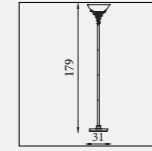

5679CC
EU5679CC
Platt- LED Wave Floor Lamp
Chrome & Opal

9053CC
EU9053CC
Catalina- Floor Lamp
Chrome Metal & Smoked Glass

5024GO
EU5024GO

Gallow- Floor Lamp
Antique Gold Metal, White Marble Base & White Fabric Shade