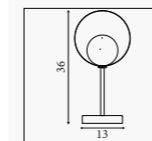

8141BGO
EU8141BGO

Orbital- Table Lamp
Black Metal, Gold Leaf & Opal Glass