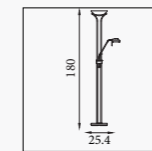

MOTHER & CHILD

Dimmable Floor Lamps

5430CC
EU5430CC

Mother & Child- LED
Dimmable Floor Lamp
Chrome Metal & Glass

5430AB
EU5430AB
Mother & Child- LED
Dimmable Floor Lamp
Antique Brass Metal & Glass