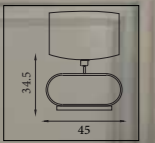

SLEEK

Elliptical Bases with a Selection of Oval Shades

92102GY
EU92102GY

NEW

Sleek- Table Lamp
Bronze Metal with Grey Shade

92101BK
EU92101BK

Sleek- Table Lamp
Black Metal with Black Shade

92102BK
EU92102BK

Sleek- Table Lamp
Bronze Metal with Black Shade

92101GY
EU92101GY

Sleek- Table Lamp
Black Metal with Grey Shade

NEW

94101AZ
EU94101AZ

Modish- Table Lamp
Black Metal with Navy Velvet Shade

Modish- Table Lamp
Black Metal with Shade

A | White	94101WH	B | Burnt Orange	94101OR
C | Emerald	94101EM	D | Natural	94101NA

NEW

94102OR
EU94102OR

Modish- Table Lamp
Bronze Metal with Burnt Orange Velvet Shade

Modish- Table Lamp
Bronze Metal with Shade

A | White	94102WH	B | Emerald	94102EM
C | Navy	94102AZ	D | Natural	94102NA