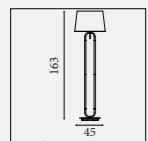

JAZZ

Clean Architectural Lines

41432SB
EU41432SB ⚡

Jazz- Floor Lamp
Matt Black, Satin Brass Metal & Black Velvet Shade