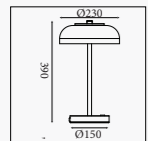

Frisbee- Table Lamp
Black Metal & Smoked Glass