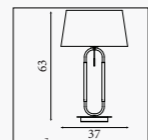

41431SS
EU41431SS ⚡

Jazz- Table Lamp
Matt Black, Satin Silver Metal & White Velvet Shade