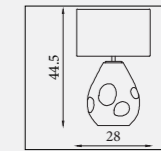

65420BK
EU65420BK

Devon- Table Lamp
Black Punched Glass with Black Linen Shade