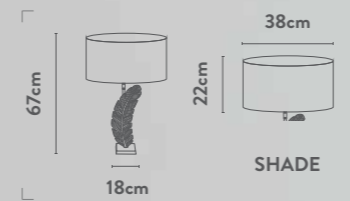

Shade Reference

Azure: 4120AZ
Green: 4120GR

Ⓐ