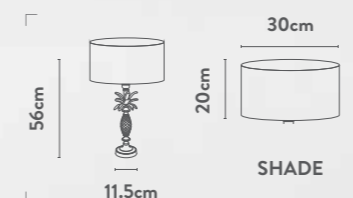

**An extravagant show-
stopper, designed to
epitomise luxurious,
decorative lighting.**

Shade Reference

Azure:	41201AZ
Green:	41201GR

**(A) 83251AZ
EU83251AZ**

1Lt Table Lamp
Antique Brass Metal & Navy Velvet
Shade with Gold Inner