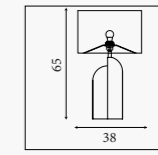

61650BK
EU61650BK

Perth- Table Lamp
Matt Black Ceramic & White Linen Shade

E27 CLASS 2 WATT 60