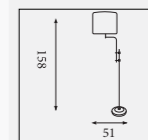

12083-1BK
EU12083-1BK ⚡

Munich- Floor Lamp
Matt Black Metal & Natural Linen Shade