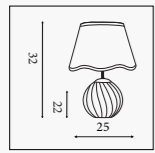

E14 CLASS 2 WATT 60

9711CU
EU9711CU

Fizz- Table Lamp
 Copper Glass & Black Faux Silk Shade

E27 CLASS 2 WATT 60

NEW

99410YL
EU99410YL
Celine- Table Lamp
 Yellow Striped Glass & White Fabric Shade with Trim

85474YL
EU85474YL
Fete- Table Lamp
 Yellow Glass with Linen Shade