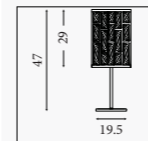

Bijou- Table Lamp
Antique Brass Metal & Champagne Glass