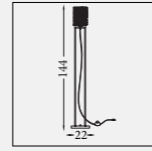

5679CC
EU5679CC
Platt- LED Wave Floor Lamp
Chrome & Opal

9053CC
EU9053CC
Catalina- Floor Lamp
Chrome Metal & Smoked Glass

5024GO
EU5024GO

Gallow- Floor Lamp
Antique Gold Metal, White Marble Base & White Fabric Shade