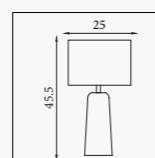

62021CR
EU62021CR
Malacca- Table Lamp
Stoneware & White Fabric Shade

NEW