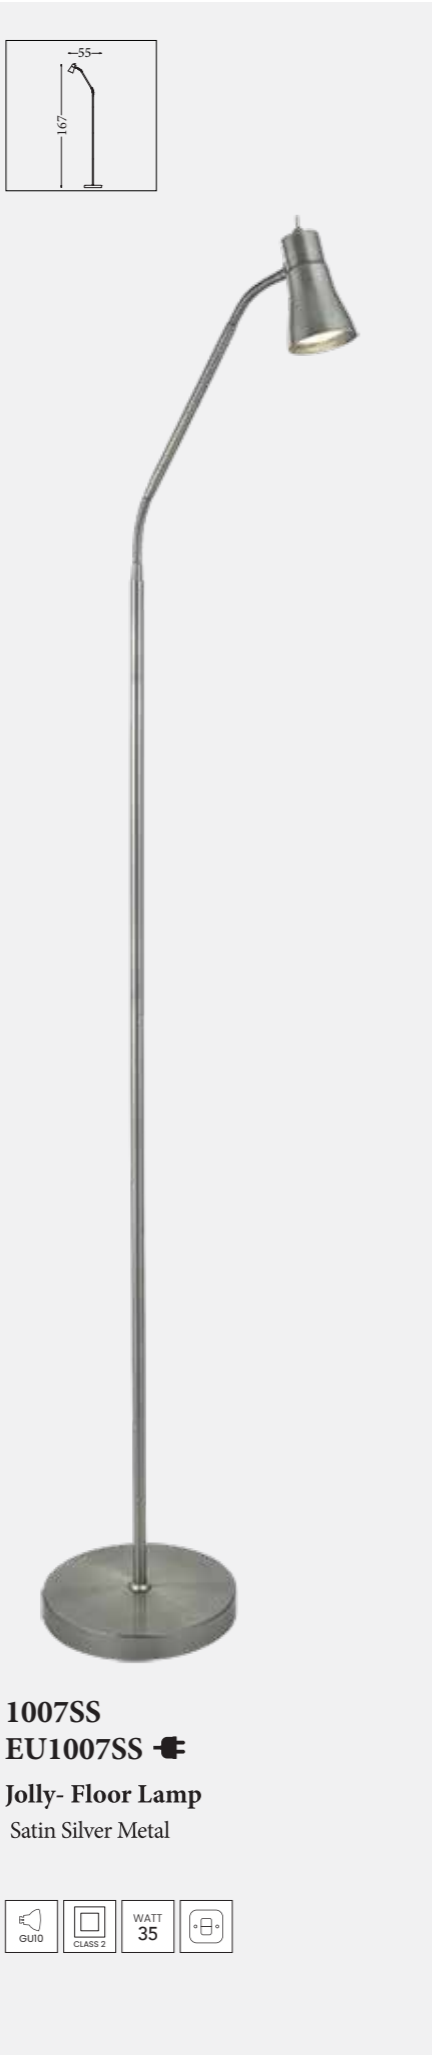

1007AB
EU1007AB

1007SS
EU1007SS

Jolly- Floor Lamp
Satin Silver Metal

GU10 CLASS 2 WATT 35