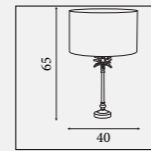

3923AB
EU3923AB 

Touch- Table Lamp
Antique Brass Metal & Cream Fabric Shade

3923SS
EU3923SS 

Touch- Table Lamp
Satin Silver Metal & White Fabric Shade

44210AB
EU44210AB

NEW

Avaya- Table Lamp
Ceramic with Linen Shade