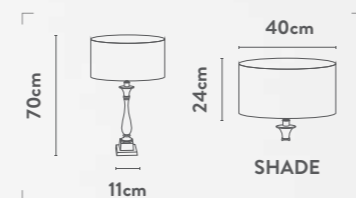

**A classic stylish collection
with chic & contemporary
velvet shades**

Shade Reference

Azure: 41202AZ
Green: 41202GR

**(A) 89681AZ
EU89681AZ**

1Lt Table Lamp
Antique Brass Metal & Navy Velvet
Shade with Gold Inner

**(B) 89681GR
EU89681GR**

1Lt Table Lamp
Antique Brass Metal & Green
Velvet Shade with Gold Inner

Class: 2 (Double Insulated)
Lamp Holder: E27
Wattage: 60W
Switched: Inline on/off