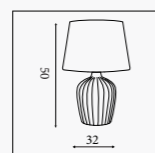

61520CR
Adelaide- Table Lamp
 Cream Ceramic with White Linen Shad

66037CR
EU66037CR

Padstow- Table Lamp
 Cream Ceramic with Ivory Shade

74210CR
EU74210CR

Twist- Table Lamp
 Natural Ceramic with Natural Fabric Shade