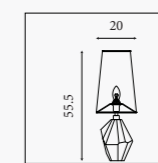

Apex- Table Lamp
Black Resin and White Fabric Shade

88250BK
EU88250BK