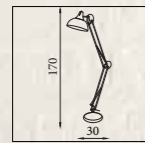

E14 CLASS 2 WATT 5x60

GOLIATH

Giant Floor Standard

8082CR
EU8082CR ⚡

Goliath- Task Lamp
Chrome & Cream Metal

E27 CLASS 2 WATT 60

8082GY
EU8082GY ⚡

Goliath- Task Lamp
Chrome & Grey Metal