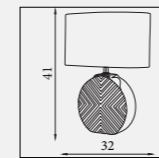

60804CC
EU60804CC

Regent- Table Lamp
Chrome Ceramic with Black Fabric Shade

E14 CLASS 2 WATT 60