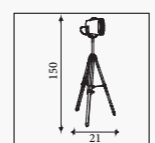

3013
EU3013
Studio- Floor Lamp
Chrome Metal & Black Wood