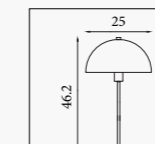

MUSHROOM
A Pack of 3
Wireless Wood Lamps