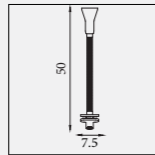

4122WH
EU4122WH
Desk Partners- Flex Clip Task Lamp
White Metal