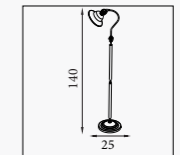

5026AB
EU5026AB

Adjustable- Floor Lamp
 Antique Brass

E27	CLASS 2	WATT 60	
-----	---------	---------	--

9122AB
EU9122AB
 Adjustable Floor- Floor Lamp
 Antique Brass Metal & Scavo Glass Shade

E27	CLASS 2	WATT 60	
-----	---------	---------	--