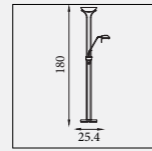

MOTHER & CHILD

Dimmable Floor Lamps

5430CC
EU5430CC

Mother & Child- LED
Dimmable Floor Lamp
Chrome Metal & Glass