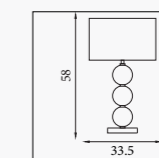

2743BGO
EU2743BGO
Chloe- Table Lamp
Antique Copper Metal & Black Fabric Oval Shade with Gold Inner

NEW