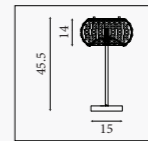

Marylin- Table Lamp
Chrome Metal, Crystal Glass & Sand Diffuser