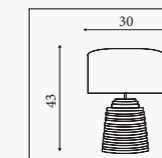

9260GY
EU9260GY

Zara- Table Lamp
Grey Cement Base & Grey Fabric Shade