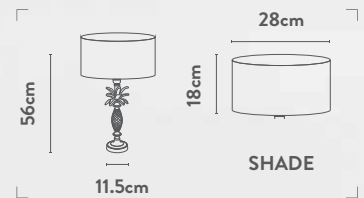

Shade Reference

Taupe: 41201TA
Pink: 41201PI
Grey: 41201GY
Teal: 41201TE

(A) 83251PI
EU83251PI

1Lt Table Lamp
*Satin Silver Metal & Pink Velvet
Shade with Silver Inner*

(B) 83251TA
EU83251TA

1Lt Table Lamp
*Satin Silver Metal & Taupe Velvet
Shade with Silver Inner*

(C) 83251GY
EU83251GY

1Lt Table Lamp
*Satin Silver Metal & Grey Velvet
Shade with Silver Inner*

(D) 83251TE
EU83251TE