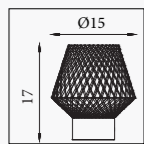

NEW

NEW

NEW

60754SM
EU60754SM
Avia- Table Lamp
Black Chrome Metal & Smoked Glass