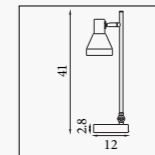

23802-1SM
EU23802-1SM
Westminster- Table Lamp
Black, Satin Brass Metal & Smoked Glass