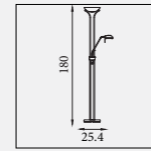

MOTHER & CHILD

Dimmable Floor Lamps

5430CC
EU5430CC

Mother & Child- LED
Dimmable Floor Lamp
Chrome Metal & Glass

5430BK
EU5430BK
Mother & Child- LED
Dimmable Floor Lamp
Matt Black Metal & Glass