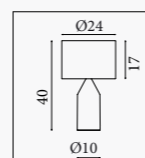

62019
EU62019
Agra- Table Lamp
Travertine finish & Ivory Fabric Shade

NEW