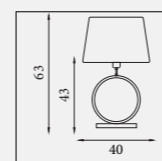

ELEGANT

Clean Circular Lines with a Mix of Shades

93101NA
EU93101NA

Elegant- Table Lamp
Black Metal with Natural Shade

93101WH
EU93101WH

Elegant- Table Lamp
Black Metal with White Shade

NEW

93102NA
EU93102NA

Elegant- Table Lamp
Bronze Metal with Natural Shade

93102WH
EU93102WH

Elegant- Table Lamp
Bronze Metal with White Shade

NEW

93101AZ
EU93101AZ

Elegant- Table Lamp
Black Metal with Navy Velvet Shade

NEW

93101OR
EU93101OR

Elegant- Table Lamp
Black Metal with Burnt Orange Velvet Shade

NEW

93101EM
EU93101EM

Elegant- Table Lamp
Black Metal with Emerald Velvet Shade

NEW

93102AZ
EU93102AZ

Elegant- Table Lamp
Bronze Metal with Navy Velvet Shade

NEW

93102OR
EU93102OR

Elegant- Table Lamp
Bronze Metal with Burnt Orange Velvet Shade

NEW

93102EM
EU93102EM

Elegant- Table Lamp
Bronze Metal with Emerald Velvet Shade

NEW