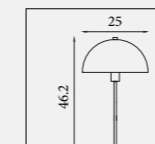

MUSHROOM
A Pack of 3
Wireless Wood Lamps