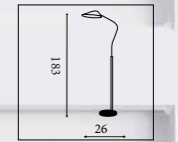

60420WH
EU60420WH ⚡

Swan- Floor Lamp
Chrome & White Metal