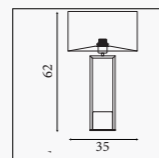

4110GO
EU4110GO

Ethan- Table Lamp
Gold Metal, Black Marble & Black Fabric Shade with Gold Inner