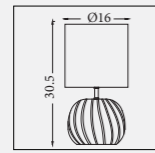

E14 CLASS 2 WATT 60

9711CU
EU9711CU

Fizz- Table Lamp
 Copper Glass & Black Faux Silk Shade

E27 CLASS 2 WATT 60

NEW

99410YL
EU99410YL
Celine- Table Lamp
 Yellow Striped Glass & White Fabric Shade with Trim

85474YL
EU85474YL
Fete- Table Lamp
 Yellow Glass with Linen Shade