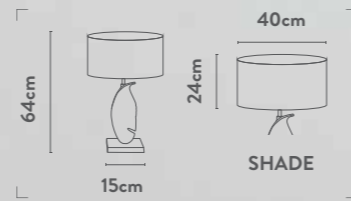

**A 87841AZ
EU87841AZ**

1Lt Table Lamp
Antique Brass Metal & Navy Velvet
Shade with Gold Inner

**B 87841GR
EU87841GR**

1Lt Table Lamp
Antique Brass Metal & Green
Velvet Shade with Gold Inner

Class: 2 (Double Insulated)
Lamp Holder: E27
Wattage: 60W
Switched: Inline on/off

Shade Reference

Azure: 4120AZ
Green: 4120GR

Ⓐ

**A 83761TA
EU83761TA**

1Lt Table Lamp
Antique Silver Metal & Taupe
Velvet Shade with Silver Inner

**B 83761PI
EU83761PI**

1Lt Table Lamp
Antique Silver Metal & Pink
Velvet Shade with Silver Inner

**C 83761GY
EU83761GY**

1Lt Table Lamp
Antique Silver Metal & Grey
Velvet Shade with Silver Inner

**D 83761TE
EU83761TE**

1Lt Table Lamp
Antique Silver Metal & Teal
Velvet Shade with Silver Inner

Class: 2 (Double Insulated)
Lamp Holder: E27
Wattage: 60W
Switched: Inline on/off

Ⓐ