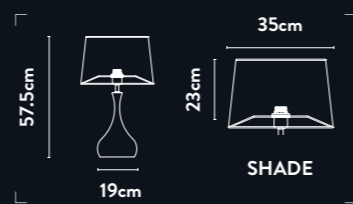

24115WH
EU24115WH

1Lt Table Lamp
Mother of Pearl & White Linen
Shade

Class: 2 (Double Insulated)
Lamp Holder: E27
Wattage: 60W
Switched: Inline on/off