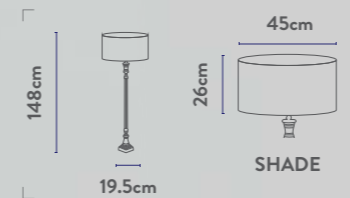

**(B) 89681GR
EU89681GR**

1Lt Table Lamp
Antique Brass Metal & Green
Velvet Shade with Gold Inner

Class: 2 (Double Insulated)
Lamp Holder: E27
Wattage: 60W
Switched: Inline on/off

**(A) 83142TA
EU83142TA**