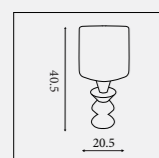

Apex- Table Lamp
Black Resin and White Fabric Shade