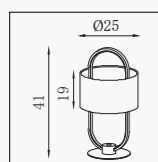

York- Table Lamp
Chrome Metal & Black Tapered Shade

Madrid- Table Lamp
Chrome Metal & Black Fabric Shade

NEW
82329AM
EU82329AM
Broughton- Table Lamp
Amber Glass

NEW
82329SM
EU82329SM
Broughton- Table Lamp
Smoked Glass

1941-1WH
EU1941-1WH
Savvy- Table Lamp
White Metal

8221-1SS
EU8221-1SS
Fretwork- Table Lamp
Laser Cut Nickel Metal

4552CC
EU4552CC
Network- Table Lamp
Chrome Plated Ceramic & Black Fabric Oval Shade

4852CC
EU4852CC
Network L- Table Lamp
Chrome Plated Ceramic & White Fabric Oval Shade

60421GY
EU60421GY
Rio- Table Lamp
Satin Silver & Grey Metal & Grey Fabric Shade

60424SS
EU60424SS
Valley- Table Lamp
Satin Silver Metal & Dark Grey Fabric Shade