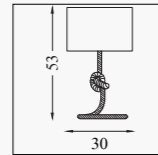

46092WH
Amy- Table Lamp
 Antique Brass, Black Metal & Linen Shade

NEW

NEW

60392CC
EU60392CC
Hattie- Table Lamp
 Chrome Metal & White Feather Shade

78410
EU78410
Rope- Table Lamp
 Rope with Oatmeal Fabric Shade