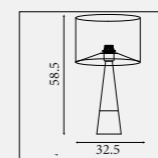

89745GO
EU89745GO
Pheobe- Table Lamp
Gold Metal with Rattan Shade

NEW