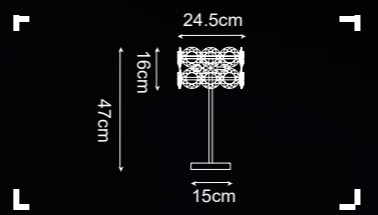

10742-2CC
EU10742-2CC

2Lt Table Lamp
Chrome Metal & Clear Glass Discs

Class: 2 (Double Insulated)
Lamp Holder: E14
Wattage: 2 x 40W