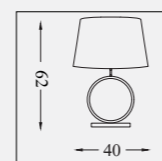

NEW

93101AZ
EU93101AZ 

Elegant- Table Lamp
Black Metal with Navy Velvet Shade

NEW

93101OR
EU93101OR 

Elegant- Table Lamp
Black Metal with Burnt Orange Velvet Shade

NEW

93101EM
EU93101EM 