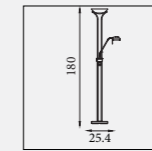

MOTHER & CHILD

Dimmable Floor Lamps

5430CC
EU5430CC

Mother & Child- LED
Dimmable Floor Lamp
Chrome Metal & Glass

5430SB
EU5430SB
Mother & Child- LED
Dimmable Floor Lamp
Satin Brass Metal & Glass