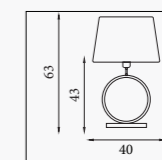

93101WH
EU93101WH 

Elegant- Table Lamp
Black Metal with White Shade

NEW

93102NA
EU93102NA 

Elegant- Table Lamp
Bronze Metal with Natural Shade

93102WH
EU93102WH 

Elegant- Table Lamp
Bronze Metal with White Shade