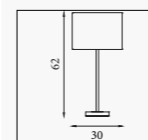

6550CC-1
EU6550CC-1 ⚡

Carter- Table Lamp
Chrome Base & Ivory Shade