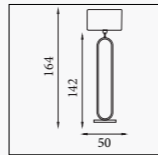

95102PI
EU95102PI
Modish- Floor Lamp
Bronze Metal with Pink Shade