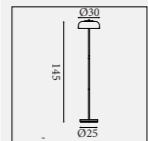

59801-1SM
EU59801-1SM

Frisbee- Table Lamp
Black Metal & Smoked Glass

LED CLASS 3 WATT 10 788 LUMENS 3000 Kelvin

59802-1SM
EU59802-1SM

Frisbee- Floor Lamp
Black Metal & Smoked Glass

LED CLASS 3 WATT 10 755 LUMENS 3000 Kelvin