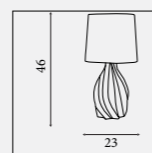

61520CR
Adelaide- Table Lamp
 Cream Ceramic with White Linen Shad

66037CR
EU66037CR

Padstow- Table Lamp
 Cream Ceramic with Ivory Shade

74210CR
EU74210CR

Twist- Table Lamp
 Natural Ceramic with Natural Fabric Shade