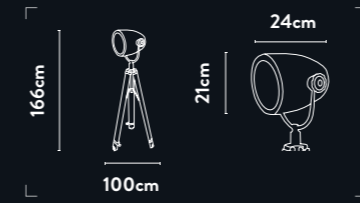

A **84512NA**
EU84512NA
Tripod Floor Lamp
Natural Wood with Stainless Steel and Frosted Diffuser
Class: 2 (Double Insulated)
Lamp Holder: E27 GLS
Wattage: 60W
Switched: Inline on/off