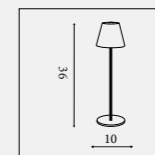

55610GO
Tyler- Rechargeable Table Lamp
Gold Metal