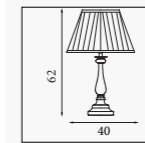

1012AB
EU1012AB ☛

Oscar- Floor Lamp
Antique Brass Metal & Oatmeal Linen Shade

E27 CLASS 2 WATT 60

4023AB
EU4023AB ☛

Flemish- Table Lamp
Antique Brass Metal & Mink Pleated Shade

E27 CLASS 2 WATT 60

5029AB
EU5029AB ☛