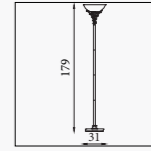

5222SS
EU5222SS
Linea- Uplighter Floor Lamp
Satin Silver Metal & Acid Glass Shade