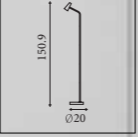

10450BK

LED CLASS 3 WATT 5 DIMMABLE 495 LUMENS 5 3-6500K

NEW