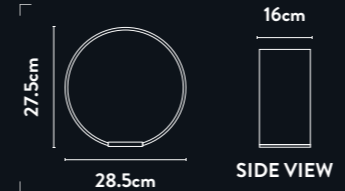

**48251GO
EU48251GO**

LED Table Lamp
Sand Gold Metal & Clear Acrylic

Class: 3 (Low Voltage)
Lamp Holder: Integrated LED
Wattage: 12W
Lumens: 718lm
Kelvin: 3000K
Dimmable: Yes
Dimming Method: Smooth Switch