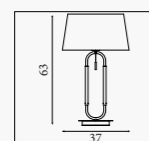

41431SB
EU41431SB ⚡

Jazz- Table Lamp
Matt Black, Satin Brass Metal & Black Velvet Shade