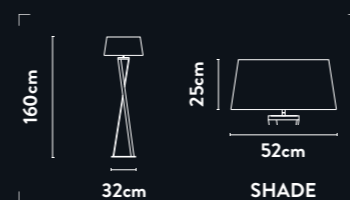

**A fusion of natural
and industrial elements;
an eye-catching
juxtaposition of styles
with the addition
of fluid movement**

I&B

23211BK
EU23211BK

1Lt Table Lamp
Black Metal & Natural Jute Effect

Class: 2 (Double Insulated)
Lamp Holder: E27 GLS
Wattage: 60W
Switched: Inline on/off