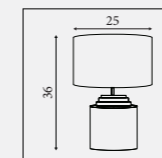

2871GO
EU2871GO

Claire- Table Lamp
Gold Metal, White Marble & Ivory Fabric Shade