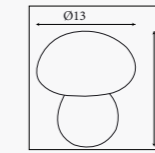

27027GR
Amelia- Mushroom Table Lamp
Green Confetti Glass Battery Operated 2 x AAA