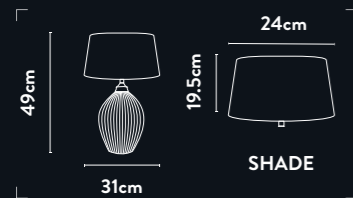

**67823-2WH
EU67823-2WH**

2Lt Table Lamp
*Matt White Ceramic & Antique
Brass Metal with White Linen Shade*

Class: 2 (Double Insulated)
Lamp Holder: E14 Candle
Wattage: 2 x 40W
Switched: Inline on/off
Base & shade both illuminate