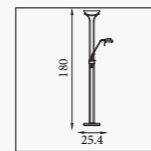

MOTHER & CHILD

Dimmable Floor Lamps

5430CC
EU5430CC

Mother & Child- LED
Dimmable Floor Lamp
Chrome Metal & Glass

5430SS
EU5430SS
Mother & Child- LED
Dimmable Floor Lamp
Satin Silver Metal & Glass