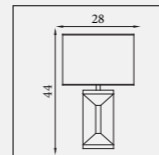

16110
EU16110
Megan- Table Lamp
Glass, Chrome Metal & Silver Faux Silk Shade