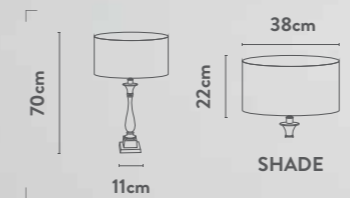

Shade Reference

Taupe: 41202TA
Pink: 41202PI
Grey: 41202GY
Teal: 41202TE