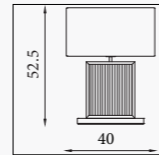

54210BK
EU54210BK
Clarendon- Table Lamp
Black Metal, Tempered Glass & White Velvet Shade