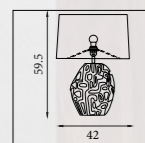

61520CR
Adelaide- Table Lamp
Cream Ceramic with White Linen Shad