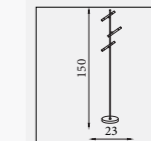

4869BK
EU4869BK

Wands- 3Lt Floor Lamp
Black Metal & Acrylic