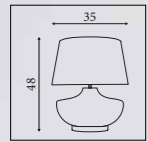

3923AB
EU3923AB 

Touch- Table Lamp
Antique Brass Metal & Cream Fabric Shade

3923SS
EU3923SS 

Touch- Table Lamp
Satin Silver Metal & White Fabric Shade

44210AB
EU44210AB

NEW

Avaya- Table Lamp
Ceramic with Linen Shade