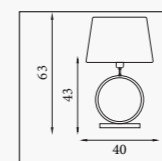

ELEGANT

Clean Circular Lines with a Mix of Shades

93101NA
EU93101NA

Elegant- Table Lamp
Black Metal with Natural Shade

93101WH
EU93101WH

Elegant- Table Lamp
Black Metal with White Shade

NEW

93102NA
EU93102NA

Elegant- Table Lamp
Bronze Metal with Natural Shade

93102WH
EU93102WH

Elegant- Table Lamp
Bronze Metal with White Shade

NEW

93101AZ
EU93101AZ

Elegant- Table Lamp
Black Metal with Navy Velvet Shade

NEW

93101OR
EU93101OR

Elegant- Table Lamp
Black Metal with Burnt Orange Velvet Shade

NEW

93101EM
EU93101EM

Elegant- Table Lamp
Black Metal with Emerald Velvet Shade

NEW

93102AZ
EU93102AZ

Elegant- Table Lamp
Bronze Metal with Navy Velvet Shade

NEW

93102OR
EU93102OR

Elegant- Table Lamp
Bronze Metal with Burnt Orange Velvet Shade

NEW

93102EM
EU93102EM

Elegant- Table Lamp
Bronze Metal with Emerald Velvet Shade

NEW