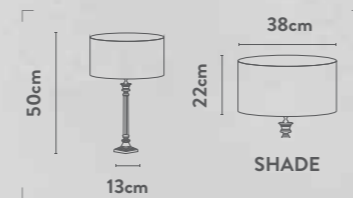

Chic elegance with classic velvet shades atop a chrome and clear glass base, exuding timeless poise

Shade Reference

Taupe: 41202TA
Pink: 41202PI
Grey: 41202GY
Teal: 41202TE

**A 83141TA
EU83141TA**

1Lt Table Lamp
Chrome Metal, Clear Glass & Taupe
Velvet Shade with Silver Inner

**B 83141PI
EU83141PI**

1Lt Table Lamp
Chrome Metal, Clear Glass & Pink
Velvet Shade with Silver Inner

**C 83141GY
EU83141GY**

1Lt Table Lamp
Chrome Metal, Clear Glass & Grey
Velvet Shade with Silver Inner

**D 83141TE
EU83141TE**

1Lt Table Lamp
Chrome Metal, Clear Glass & Teal
Velvet Shade with Silver Inner

Class: 2 (Double Insulated)
Lamp Holder: E27
Wattage: 60W
Switched: Inline on/off