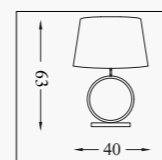

ELEGANT

Clean Circular Lines with a Mix of Shades

93101NA
EU93101NA

Elegant- Table Lamp
Black Metal with Natural Shade