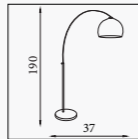

E27 CLASS 2 WATT 60

B **1037CC**
EU1037CC
Arcs- Floor Lamp
Chrome, Black Marble Base & White Shade

E27 CLASS 2 WATT 60