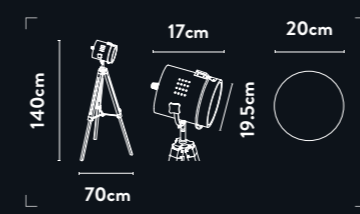

B **6781CC**
EU6781CC
Tripod Floor Lamp
Natural Wood with Chrome Metal and Frosted Diffuser
Class: 2 (Double Insulated)
Lamp Holder: E14 Candle
Wattage: 60W
Switched: Inline on/off