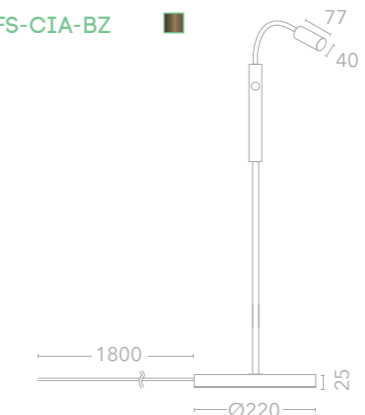

New

ciara flexi table

TA-CIA-GO
TA-CIA-BZ

EUTA-CIA-GO
EUTA-CIA-BZ

CLASS 1 SWITCH

Key Features

Anodised bronze/ Anodised gold

Aluminium

Living finishes

Mini GU10 (MR11) LED only,

Max. 5 W

Soft touch flexi-arm

Switch on base

table & floor

New

ciara flexi floor

FS-CIA-GO
FS-CIA-BZ

EUFS-CIA-GO
EUFS-CIA-BZ

CLASS 1 DIMMABLE SWITCH

Key Features

Anodised bronze/ Anodised gold

Aluminium

Living finishes

Mini GU10 (MR11) LED only,

Max. 5 W

Dimmable by rotary switch

Soft touch flexi-arm