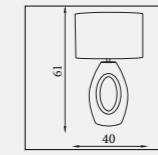

57.9
39.4

E27 CLASS 2 WATT 60

2213GO
Maldon- Table Lamp
 Gold Metal & Black Fabric Shade with Gold Inner

58
33

E27 CLASS 2 WATT 60

1034-1GO
Nadine- Table Lamp
 Gold Ceramic & Cream Fabric Shade

45
28

E27 CLASS 2 WATT 60