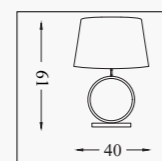

NEW

93101AZ
EU93101AZ 

Elegant- Table Lamp
Black Metal with Navy Velvet Shade

NEW

93101OR
EU93101OR 

Elegant- Table Lamp
Black Metal with Burnt Orange Velvet Shade

NEW

93101EM
EU93101EM 