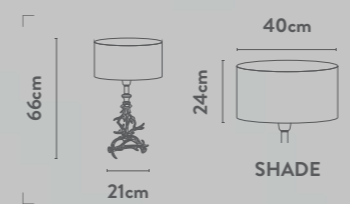

Capturing woodland whimsy for an enchanting feel in any room

Shade Reference

Azure: 41202AZ
Green: 41202GR