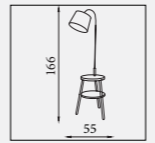

3013
EU3013
Studio- Floor Lamp
Chrome Metal & Black Wood