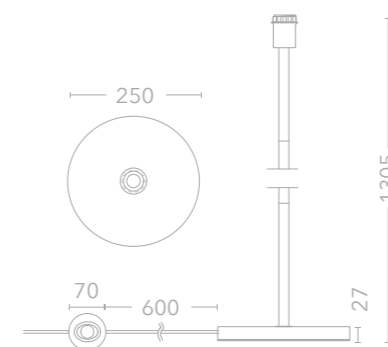

olympia floor base

- FS-OLY-AB
- FS-OLY-SN
- EUFS-OLY-AB
- EUFS-OLY-SN

Key Features

- Antique brass / Satin nickel
- E27 max. 20W / LED only
- Inline switch on cable