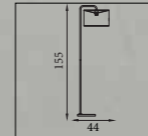

5679CC
EU5679CC
Platt- LED Wave Floor Lamp
Chrome & Opal

9053CC
EU9053CC
Catalina- Floor Lamp
Chrome Metal & Smoked Glass

5024GO
EU5024GO

Gallow- Floor Lamp
Antique Gold Metal, White Marble Base & White Fabric Shade