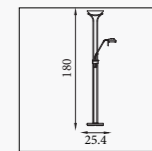

MOTHER & CHILD

Dimmable Floor Lamps

5430CC
EU5430CC

Mother & Child- LED
Dimmable Floor Lamp
Chrome Metal & Glass

4329AB
EU4329AB
Mother & Child- LED
Dimmable Floor Lamp
Antique Brass Metal & Glass