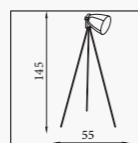

NEW

10430BK

Plume- Rechargeable Led Floor Lamp
Black Metal

LED CLASS 3 WATT 5 449 LUMENS 3000 Kelvin 5

6006BR
EU6006BR 
Easel- Floor Lamp
 Light Wood & Cream Linen Shade

9606CC
EU9606CC 
Study- Floor Lamp
 Chrome Metal