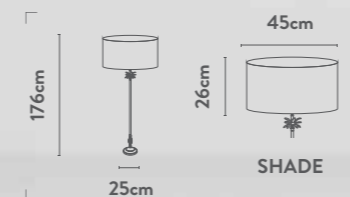

Class: 2 (Double Insulated)
 Lamp Holder: E27
 Wattage: 60W
 Switched: Inline on/off

Shade Reference

Azure: 41204AZ
 Green: 41204GR

Hand-cast metal floor lamps supporting a palette of velvet shades, diffusing a mellow glow that warms corners and rooms alike