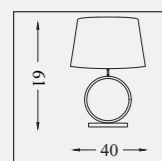

ELEGANT

Clean Circular Lines with a Mix of Shades

93101NA
EU93101NA

Elegant- Table Lamp
Black Metal with Natural Shade

93101WH
EU93101WH

Elegant- Table Lamp
Black Metal with White Shade

NEW

93102NA
EU93102NA

Elegant- Table Lamp
Bronze Metal with Natural Shade

93102WH
EU93102WH

Elegant- Table Lamp
Bronze Metal with White Shade

NEW

93101AZ
EU93101AZ

Elegant- Table Lamp
Black Metal with Navy Velvet Shade

NEW

93101OR
EU93101OR

Elegant- Table Lamp
Black Metal with Burnt Orange Velvet Shade

NEW

93101EM
EU93101EM

Elegant- Table Lamp
Black Metal with Emerald Velvet Shade

NEW

93102AZ
EU93102AZ

Elegant- Table Lamp
Bronze Metal with Navy Velvet Shade

NEW

93102OR
EU93102OR

Elegant- Table Lamp
Bronze Metal with Burnt Orange Velvet Shade

NEW

93102EM
EU93102EM

Elegant- Table Lamp
Bronze Metal with Emerald Velvet Shade

NEW