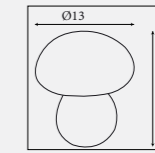

27027PI
Amelia- Mushroom Table Lamp
Orange Confetti Glass Battery Operated 2 x AAA