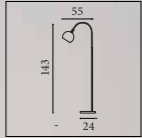

E27 CLASS 2 WATT 60