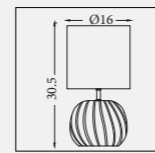

85474GR
EU85474GR
Fete- Table Lamp
Green Glass with Linen Shade

NEW

NEW

NEW