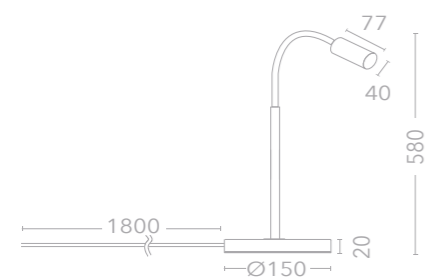

Living finishes

Mini GU10 (MR11) LED only,

Max. 5 W

Soft touch flexi-arm

Switch on base

table & floor

New

TA-CIA-GO