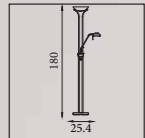

MOTHER & CHILD

Dimmable Floor Lamps

5430CC
EU5430CC

Mother & Child- LED
Dimmable Floor Lamp
Chrome Metal & Glass