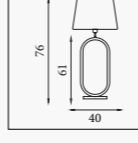

SLEEK

Elliptical Bases with a Selection of Oval Shades

92102GY
EU92102GY

NEW

Sleek- Table Lamp
Bronze Metal with Grey Shade

92101BK
EU92101BK

Sleek- Table Lamp
Black Metal with Black Shade

92102BK
EU92102BK

Sleek- Table Lamp
Bronze Metal with Black Shade

92101GY
EU92101GY

Sleek- Table Lamp
Black Metal with Grey Shade

NEW

94101AZ
EU94101AZ

Modish- Table Lamp
Black Metal with Navy Velvet Shade

Modish- Table Lamp
Black Metal with Shade

A | White	94101WH	B | Burnt Orange	94101OR
C | Emerald	94101EM	D | Natural	94101NA

NEW

94102OR
EU94102OR

Modish- Table Lamp
Bronze Metal with Burnt Orange Velvet Shade

Modish- Table Lamp
Bronze Metal with Shade

A | White	94102WH	B | Emerald	94102EM
C | Navy	94102AZ	D | Natural	94102NA