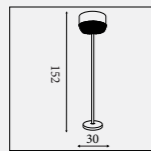

62618CC
EU62618CC
Bellano- Floor Lamp
Chrome Metal with White Fabric & Clear Acrylic Beads