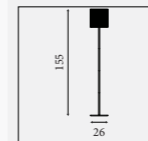

E14 CLASS 2 WATT 60

Bijou- Floor Lamp
Antique Brass Metal & Champagne Glass

E27 CLASS 2 WATT 60