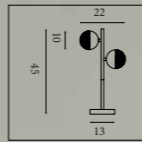

23802-1SM
EU23802-1SM
Westminster- Table Lamp
Black, Satin Brass Metal & Smoked Glass