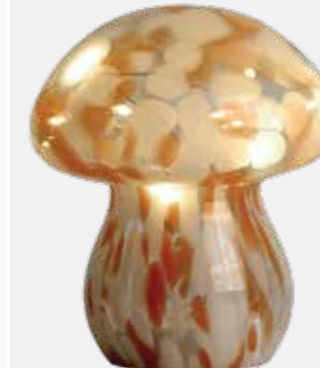

27027PI
Amelia- Mushroom Table Lamp
Orange Confetti Glass Battery Operated 2 x AAA