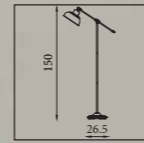

2028CU
EU2028CU ⚡
Macbeth- Floor Lamp
Antique Copper Metal

E27 CLASS 2 WATT 60