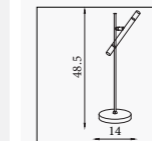

4867BK
EU4867BK

Wands- Table Lamp
Black Metal & Acrylic