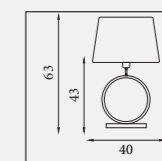

NEW

93102EM
EU93102EM 

Elegant- Table Lamp
Bronze Metal with Emerald Velvet Shade

NEW

SLEEK

Elliptical Bases with a Selection of Oval Shades

92102GY
EU92102GY

NEW